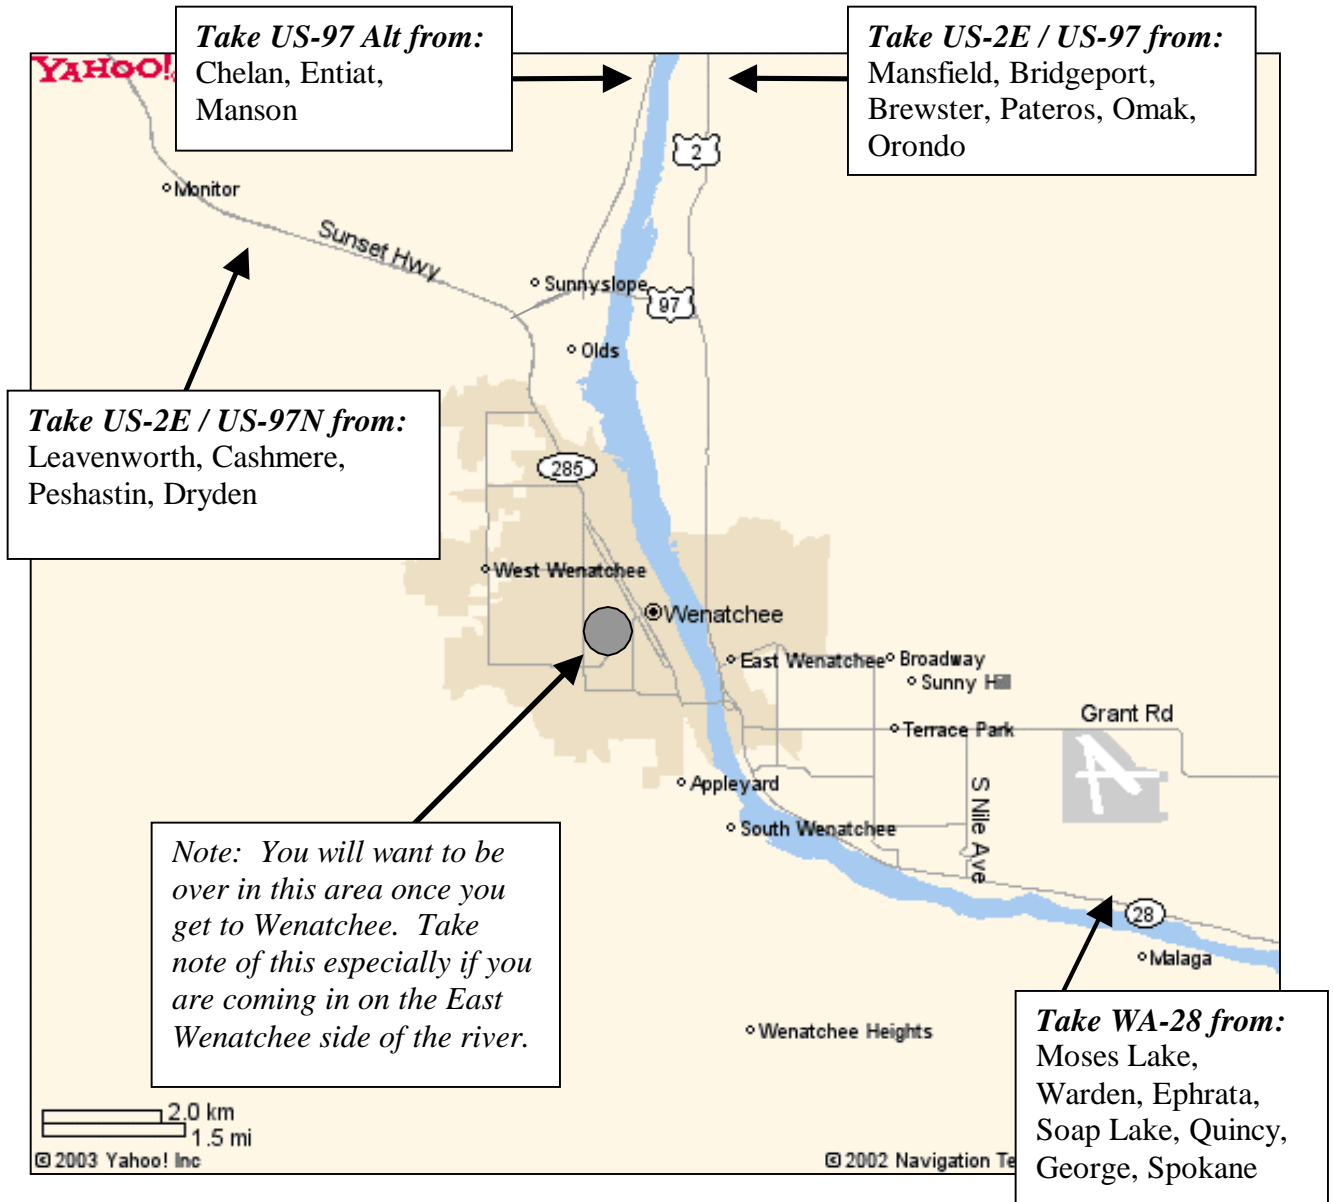

# Zoomed-Out View of Wenatchee

(See next page for a zoomed-in view of Wenatchee and the places we will meet)

# Zoomed-In View of Wenatchee and Meeting Places

Map of Wenatchee Washington

(See next page for address and map key information)

## Addresses for meeting places:

Intermountain AmeriCorps Office  
Chelan-Douglas Community Action Council  
620 Lewis St.  
Wenatchee, WA 98801  
509-662-6156

*(Corner of Cascade Street and Lewis Street)*

First United Methodist Church  
941 Washington Street  
Wenatchee, WA 98801  
*(Corner of Washington Street and Miller Street)*

Brethren Baptist Church United  
535 Okanogan Street  
Wenatchee, WA 98801  
*(Corner of Peachy Street and Okanogan Avenue)*